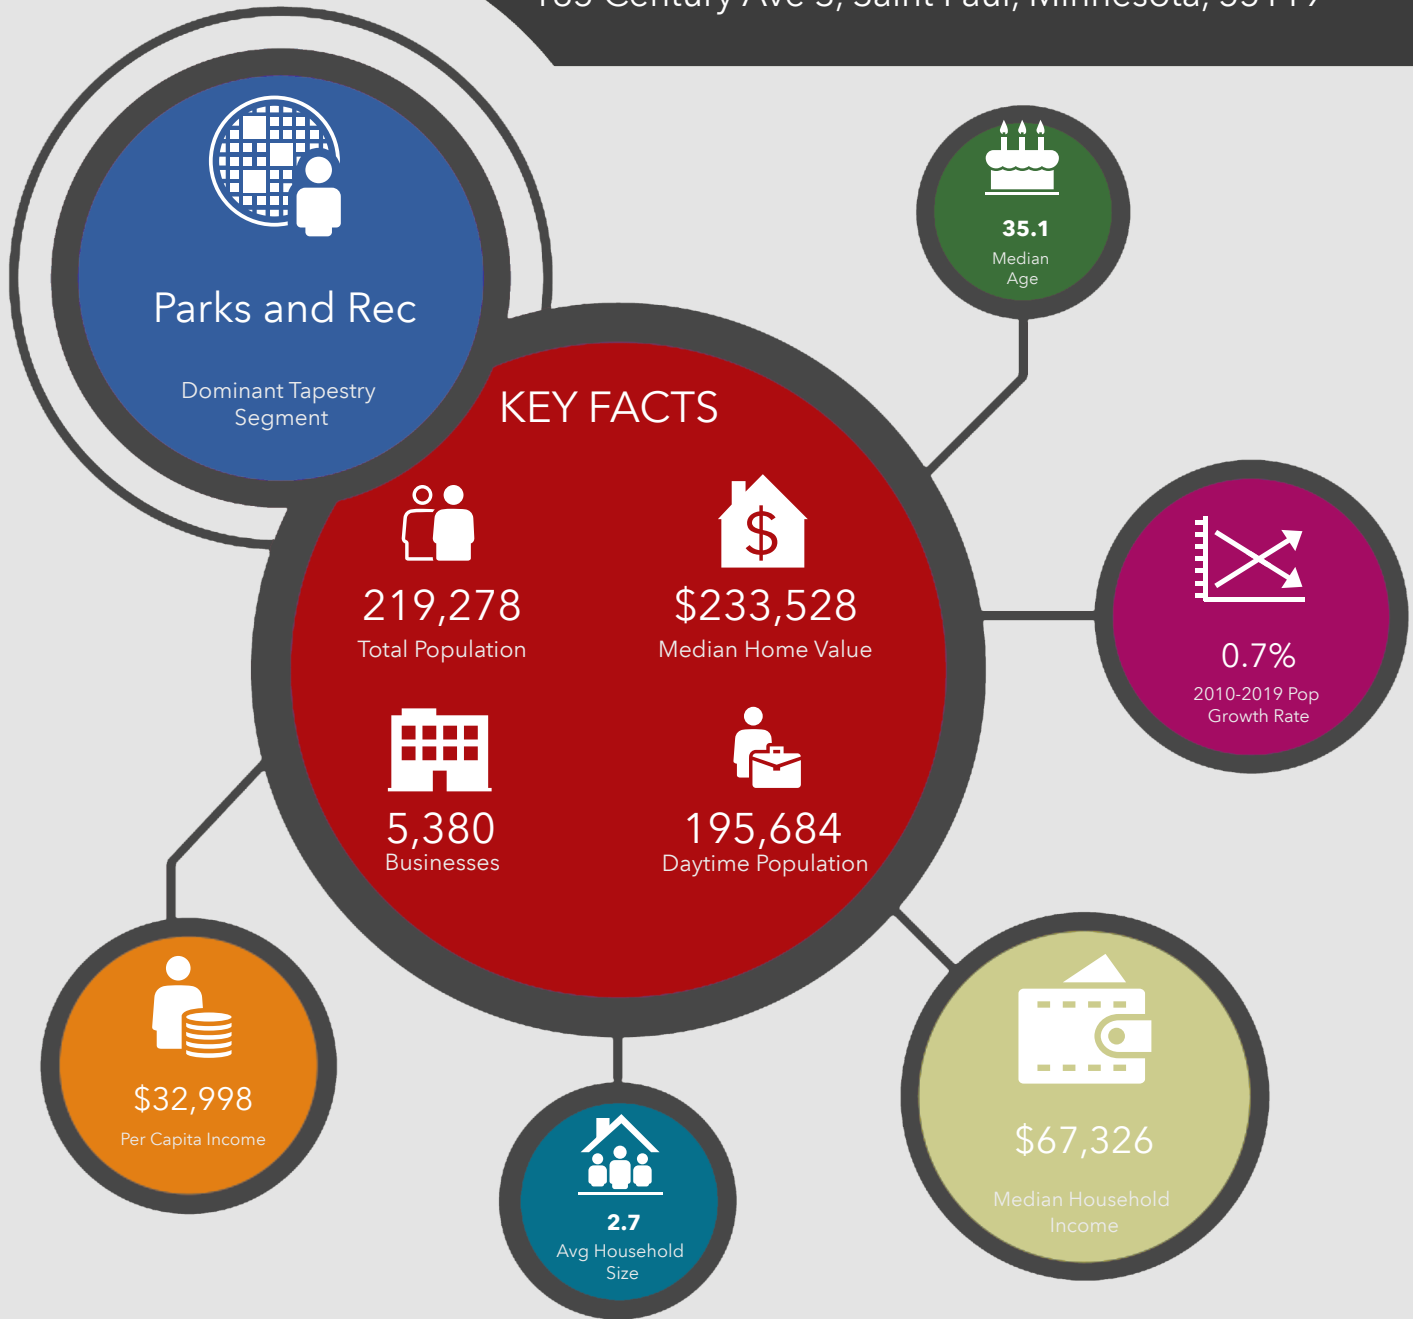

Executive Summary - Call Outs

185 Century Ave S, Saint Paul, Minnesota, 55119 (5 miles)
185 Century Ave S, Saint Paul, Minnesota, 55119
Ring of 5 miles

Prepared by Esri
Latitude: 44.93663
Longitude: -92.98459

185 Century Ave S, Saint Paul, Minnesota, 55119

KEY SPENDING FACTS