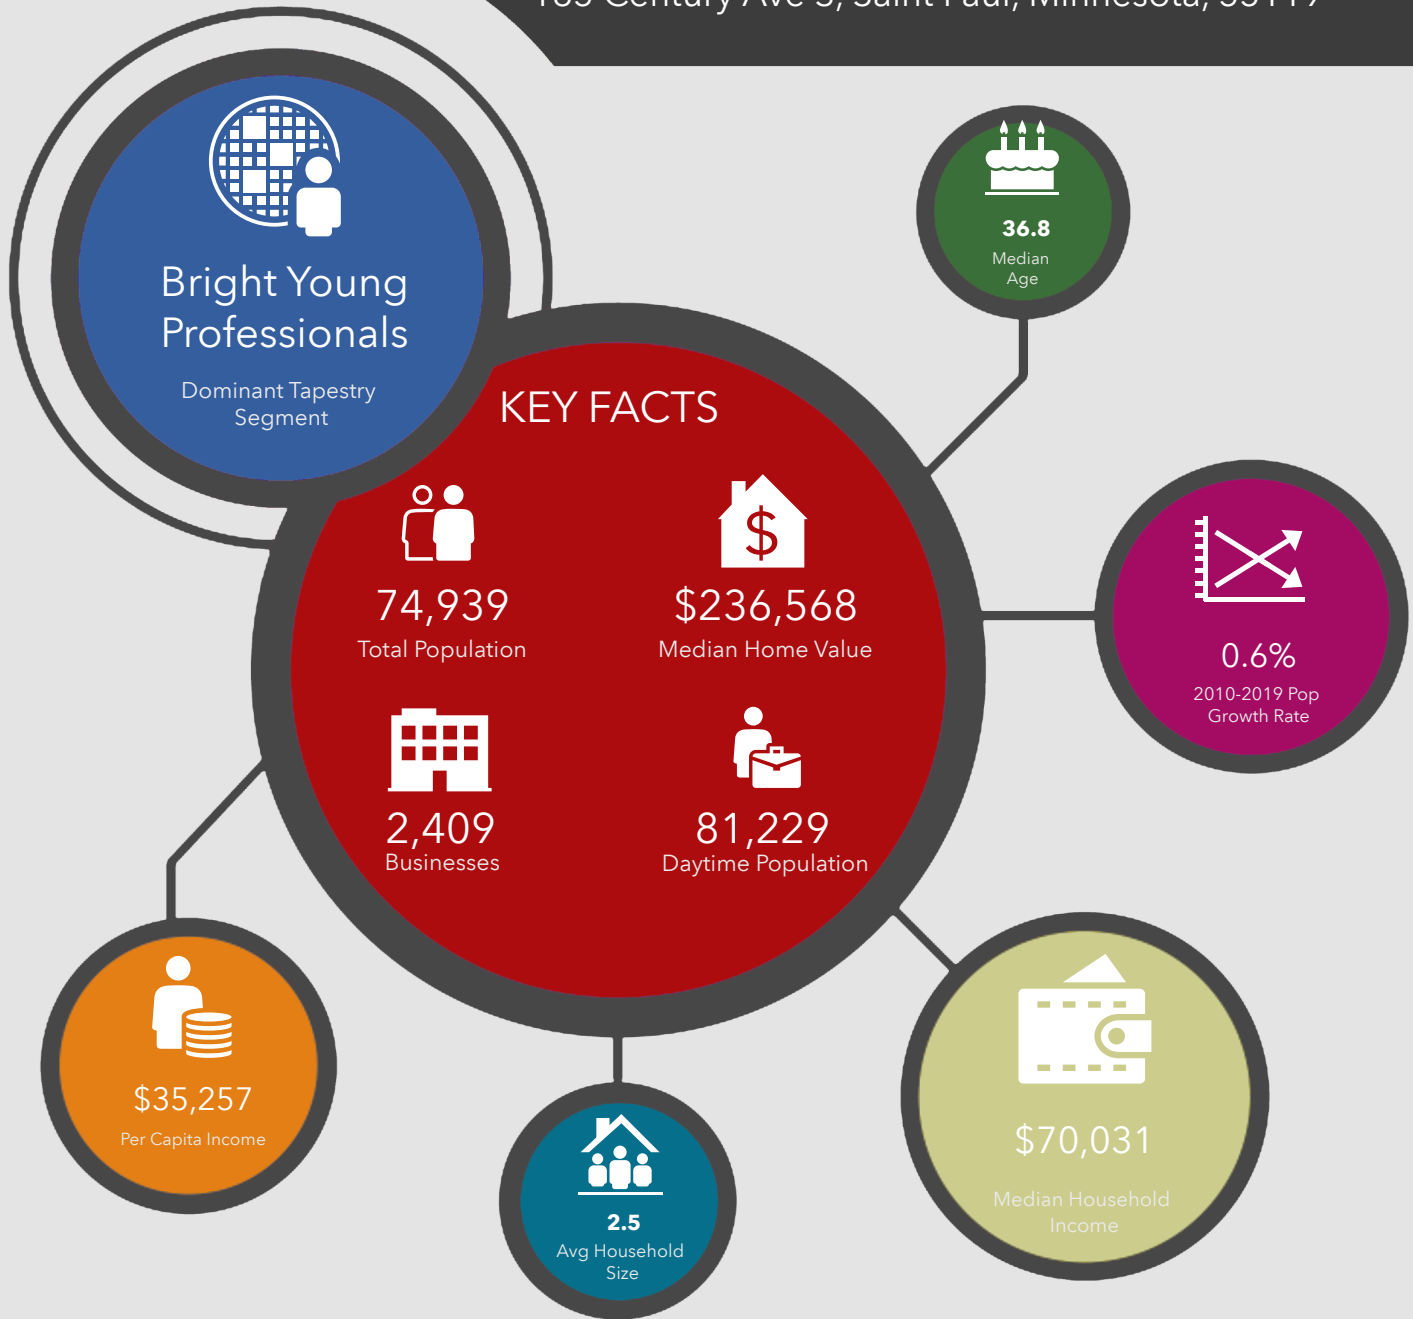

Executive Summary - Call Outs

185 Century Ave S, Saint Paul, Minnesota, 55119 (3 miles)
185 Century Ave S, Saint Paul, Minnesota, 55119
Ring of 3 miles

Prepared by Esri
Latitude: 44.93663
Longitude: -92.98459

185 Century Ave S, Saint Paul, Minnesota, 55119