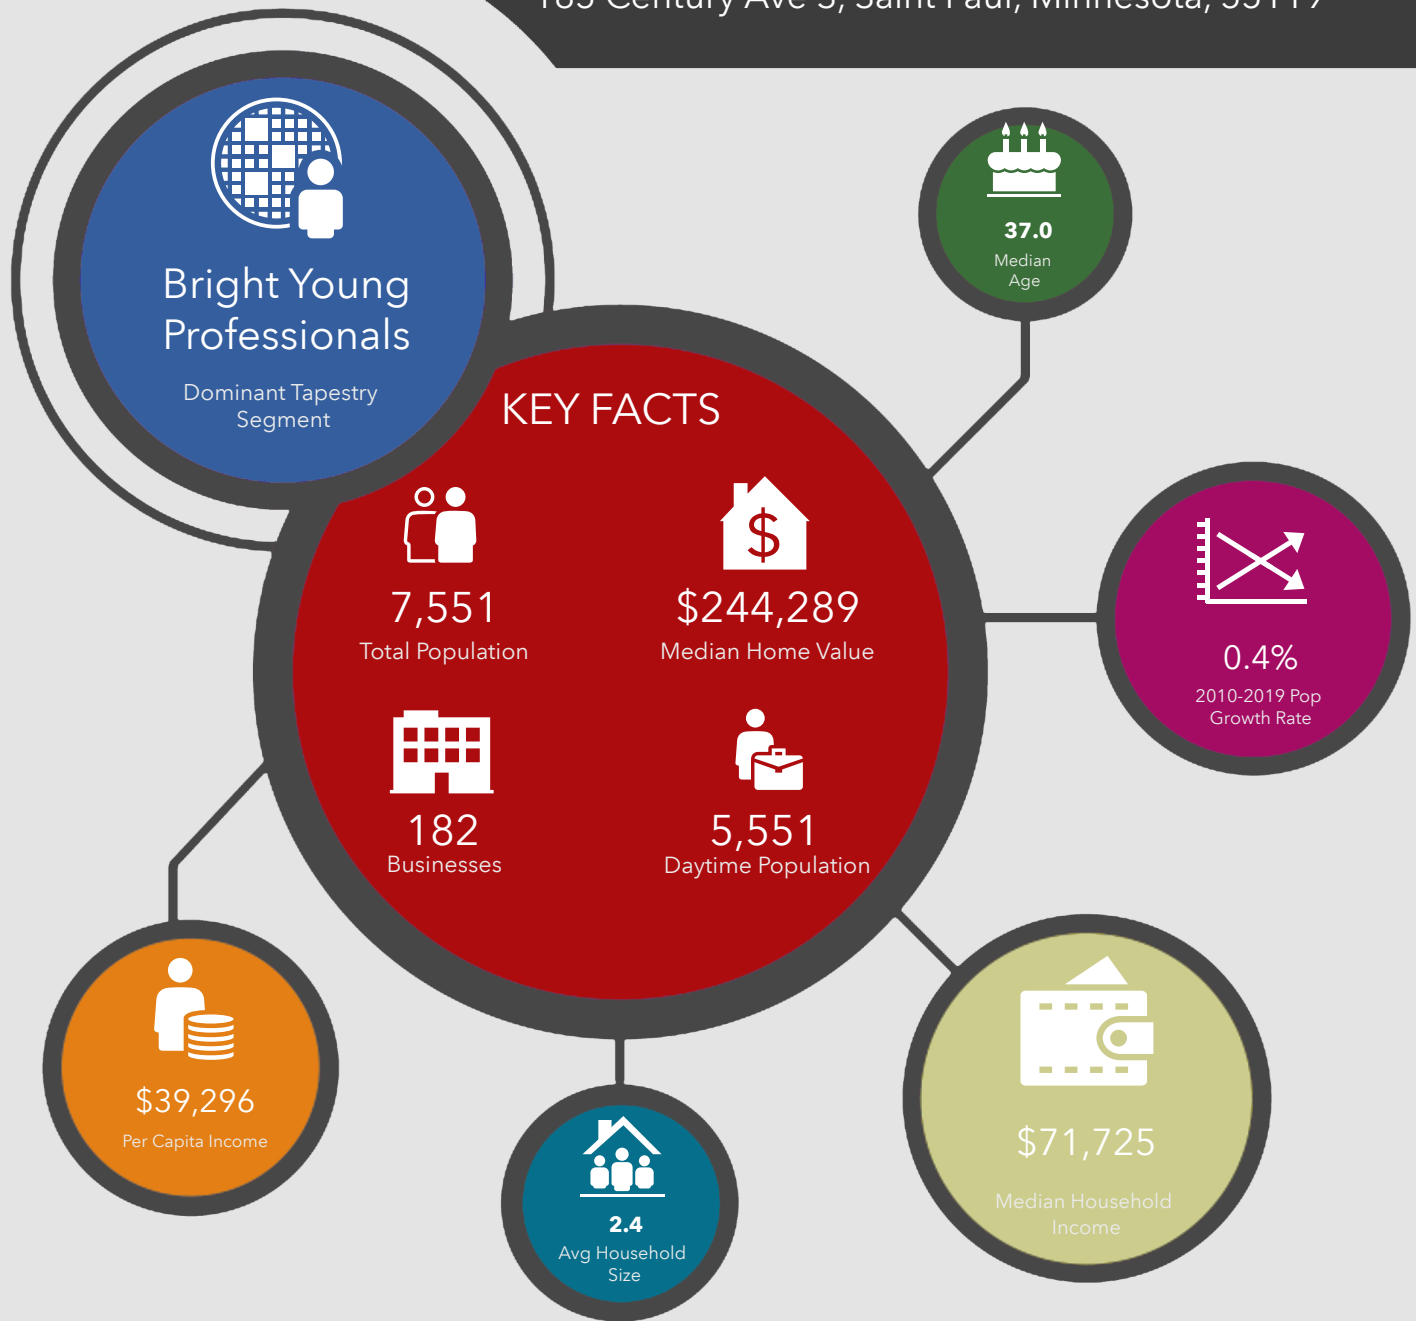

Executive Summary - Call Outs

185 Century Ave S, Saint Paul, Minnesota, 55119 (1 mile)
185 Century Ave S, Saint Paul, Minnesota, 55119
Ring of 1 mile

Prepared by Esri
Latitude: 44.93663
Longitude: -92.98459

185 Century Ave S, Saint Paul, Minnesota, 55119

KEY SPENDING FACTS