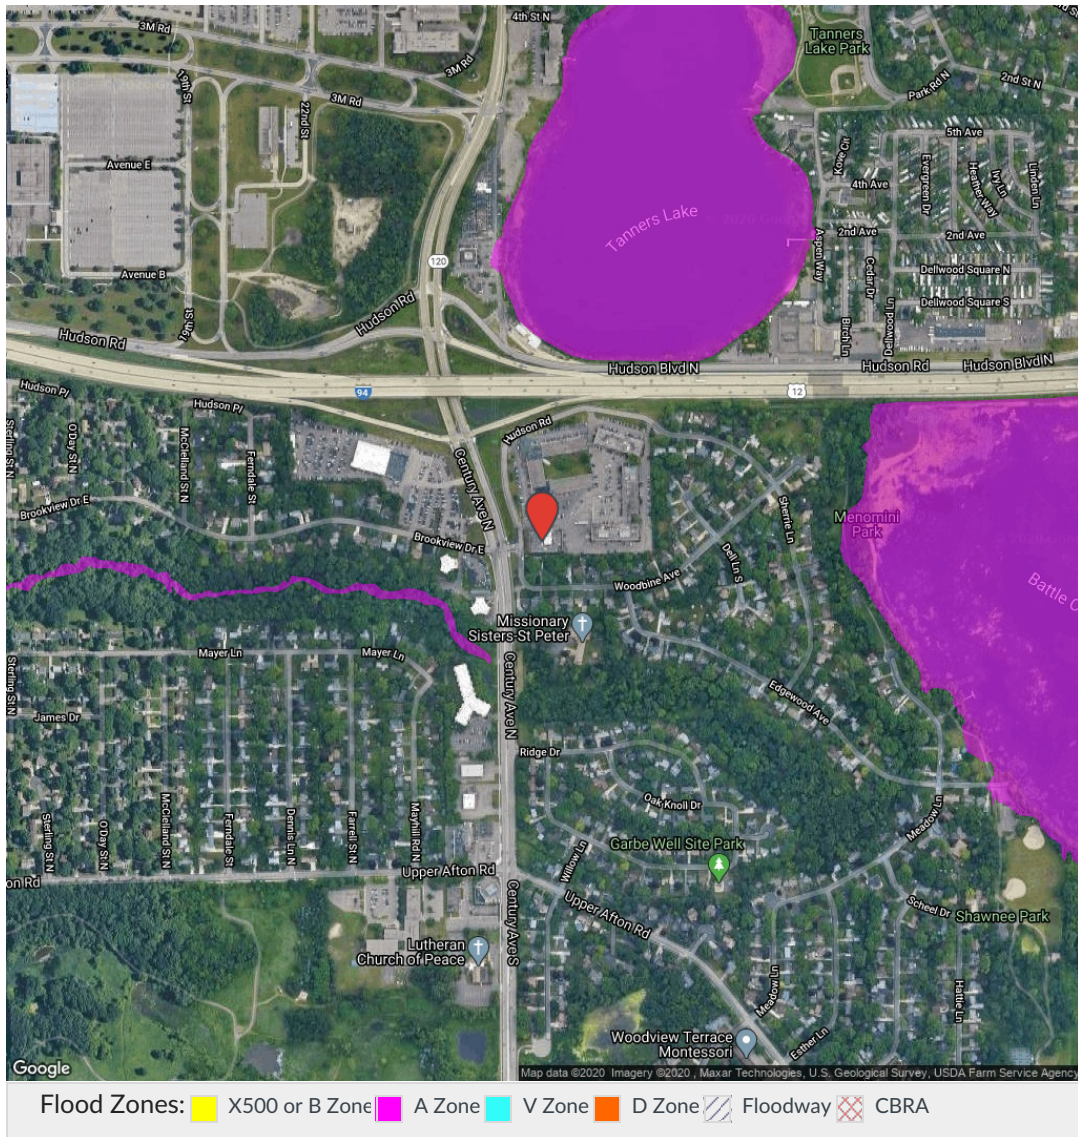

Overview Map

185 CENTURY AVE S WOODBURY, MN 55125-1179

LOCATION ACCURACY: 📍 Excellent

Flood Zone Determination Report

Flood Zone Determination: **OUT**

PANEL DATE

February 03, 2010

MAP NUMBER

271630330E